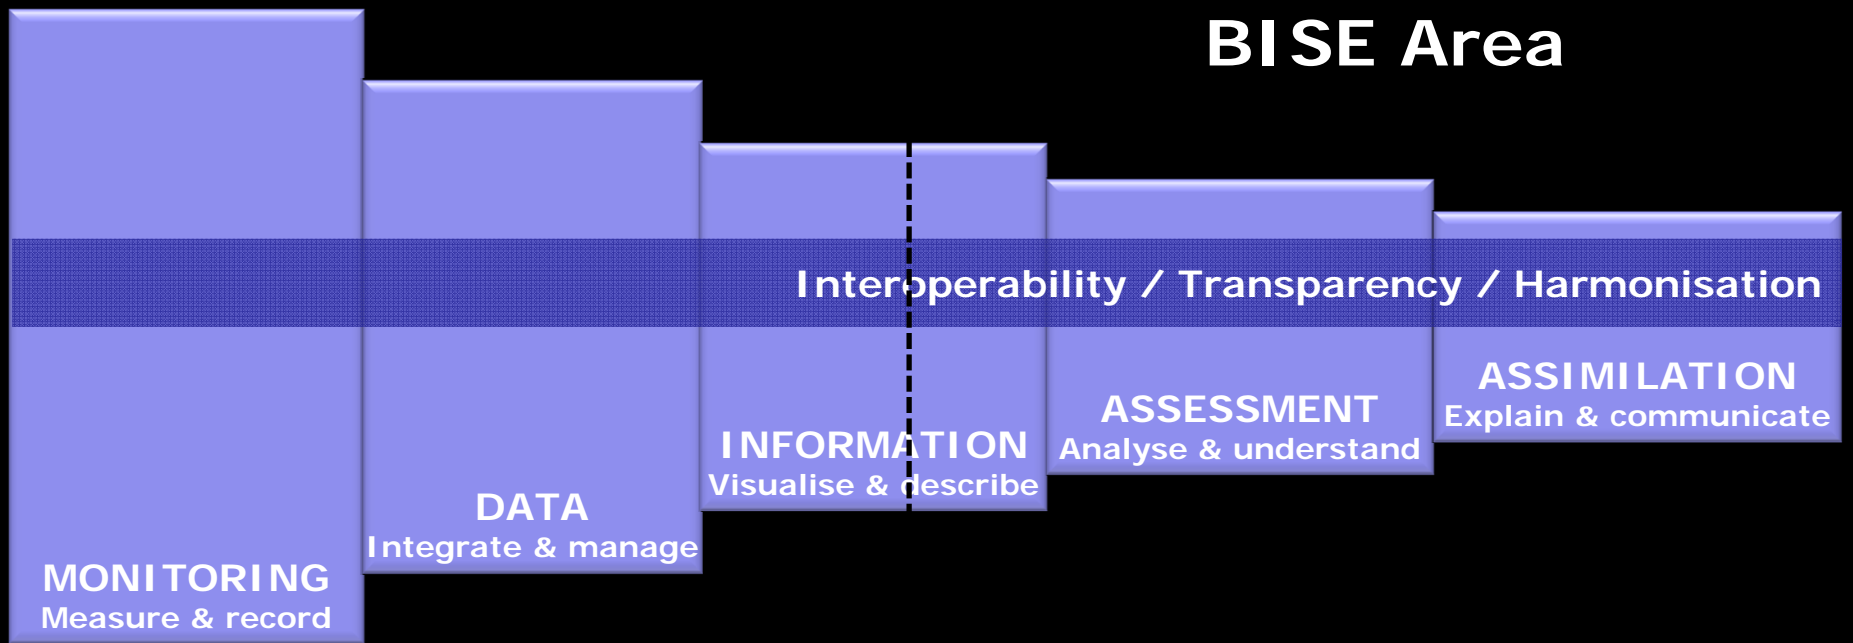

Building a biodiversity knowledge base for Europe