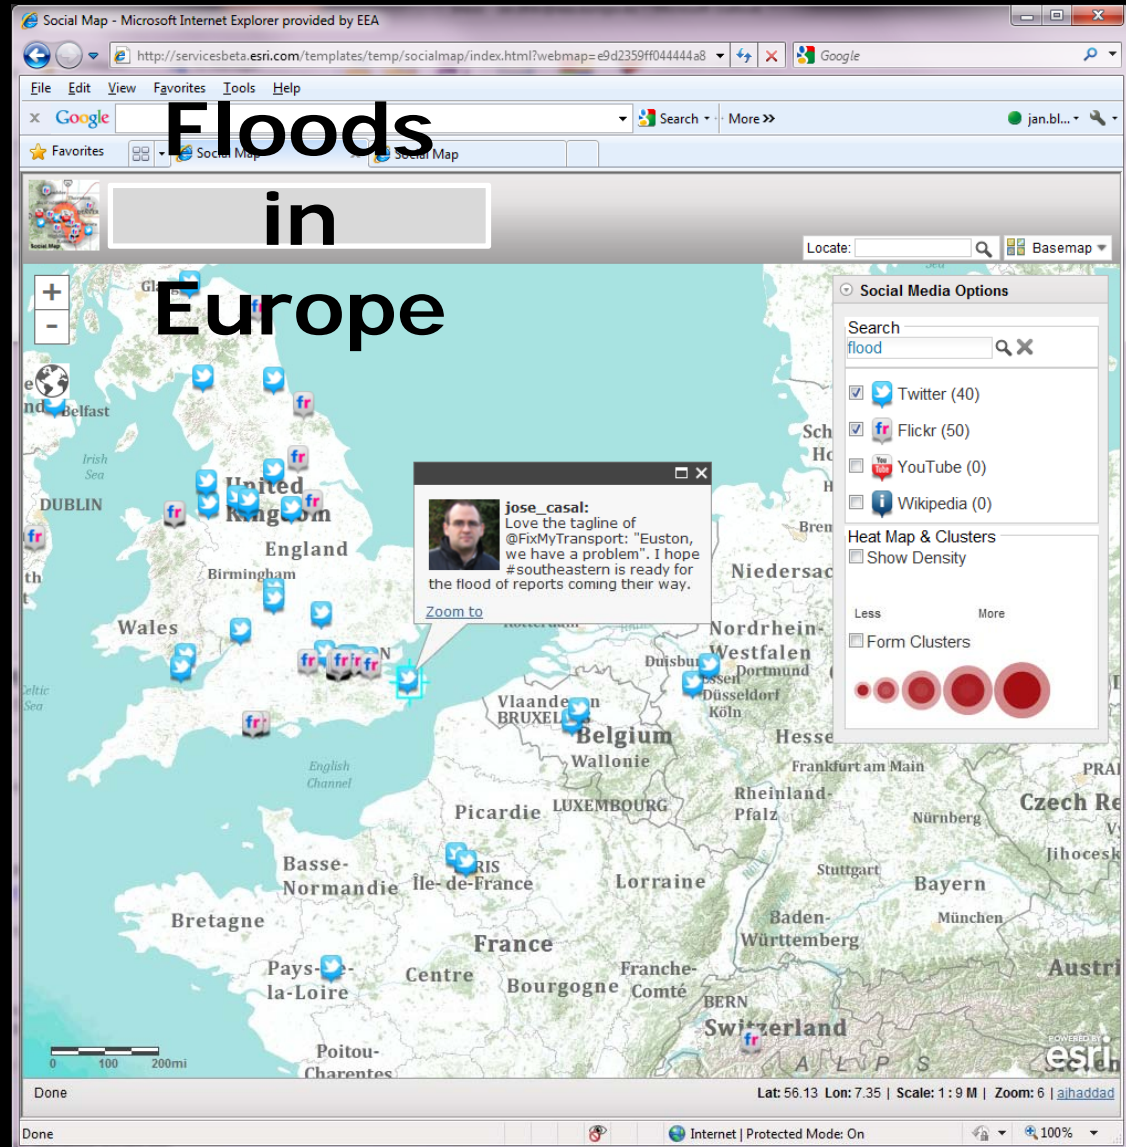

Social media integration

Floods in Twitter and Flickr