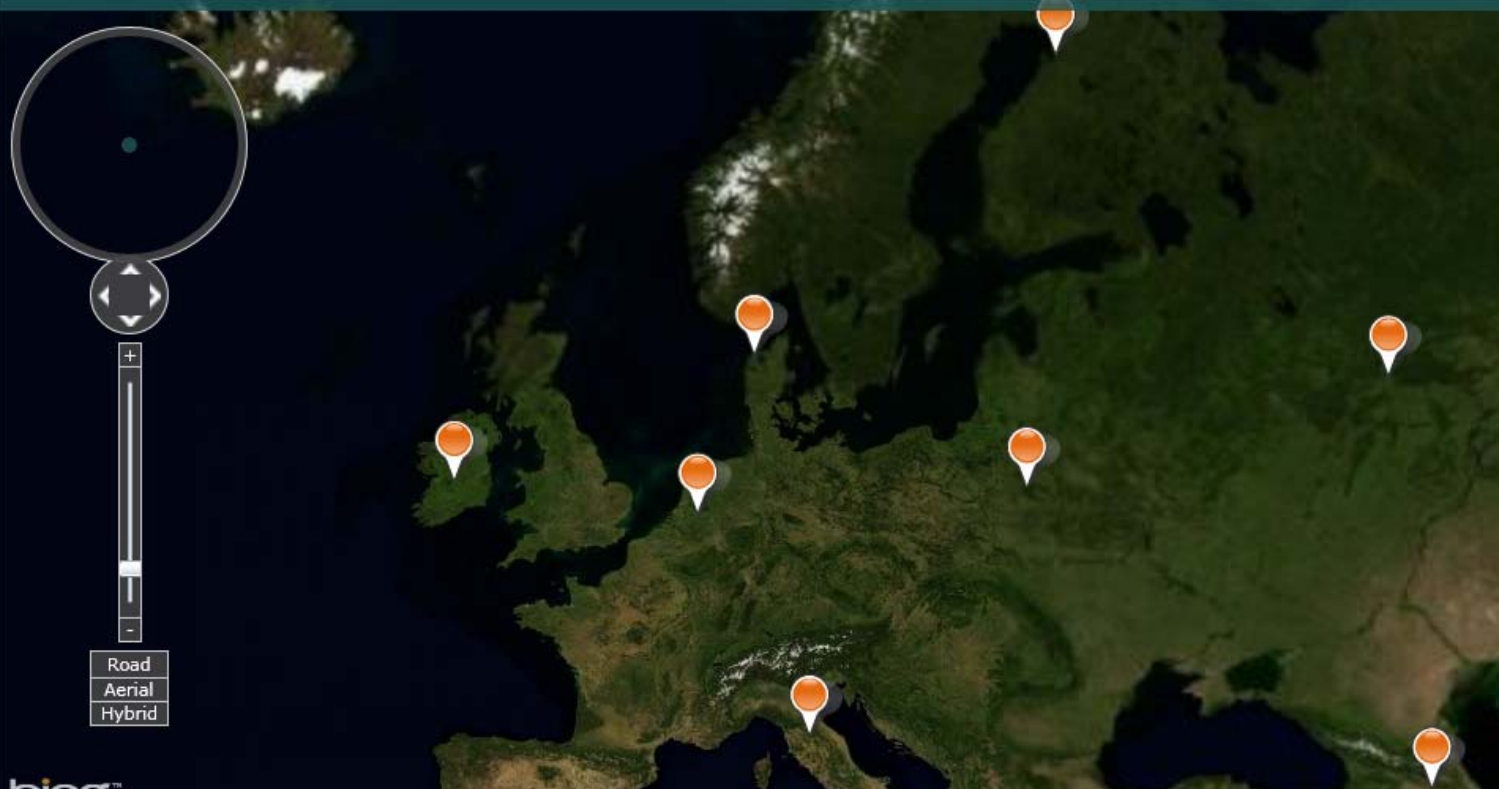

OUR RATING
1
GOOD

YOUR RATING
VERY GOOD

nearest station
Barometergatan, Malmö,
Sweden

Crowded Polluted Equipped Safe
Clean Scenic Dirty Unsafe

1 Rating

WATER WATCH

SMS

more info...

Best way to get around: bicycle, car or on foot?
Every day, millions of Europeans make short trips to work, s...

Environmental Atlas Of Europe

The Environmental Atlas of Europe is a UNEP-EEA-European Space Agency joint project showcasing communities responding to environmental change across Europe.

[credits](#) | [disclaimer](#)

Environmental Atlas of Europe

United Nations Environment Programme

European Environment Agency

Stories Share Settings

Denmark

Baltic

Poland

VIEW NOW

Eye On Earth Featured Items

Social Media and Illinois

Twitter Feed for Environment

Bing Maps - Roads

Eye on Earth App

Eye on Earth

Eye on Earth is a two-way communication network on the environment which brings together scientific information with the feedback and observations of millions of people. It is the result of a partnership between Esri, Microsoft, and the European Environmental Agency (EEA). Currently, it includes information on the water quality for more than 22,000 bathing sites throughout Europe. EyeOnEarth also includes information on air quality for more than 1000 air quality monitoring stations throughout Europe. Additionally, an air quality model enables viewing of the air pollution situation in between the air quality monitoring stations. For water sites, the portal presents historical data over several years and for some, the latest 2009 data is also available.