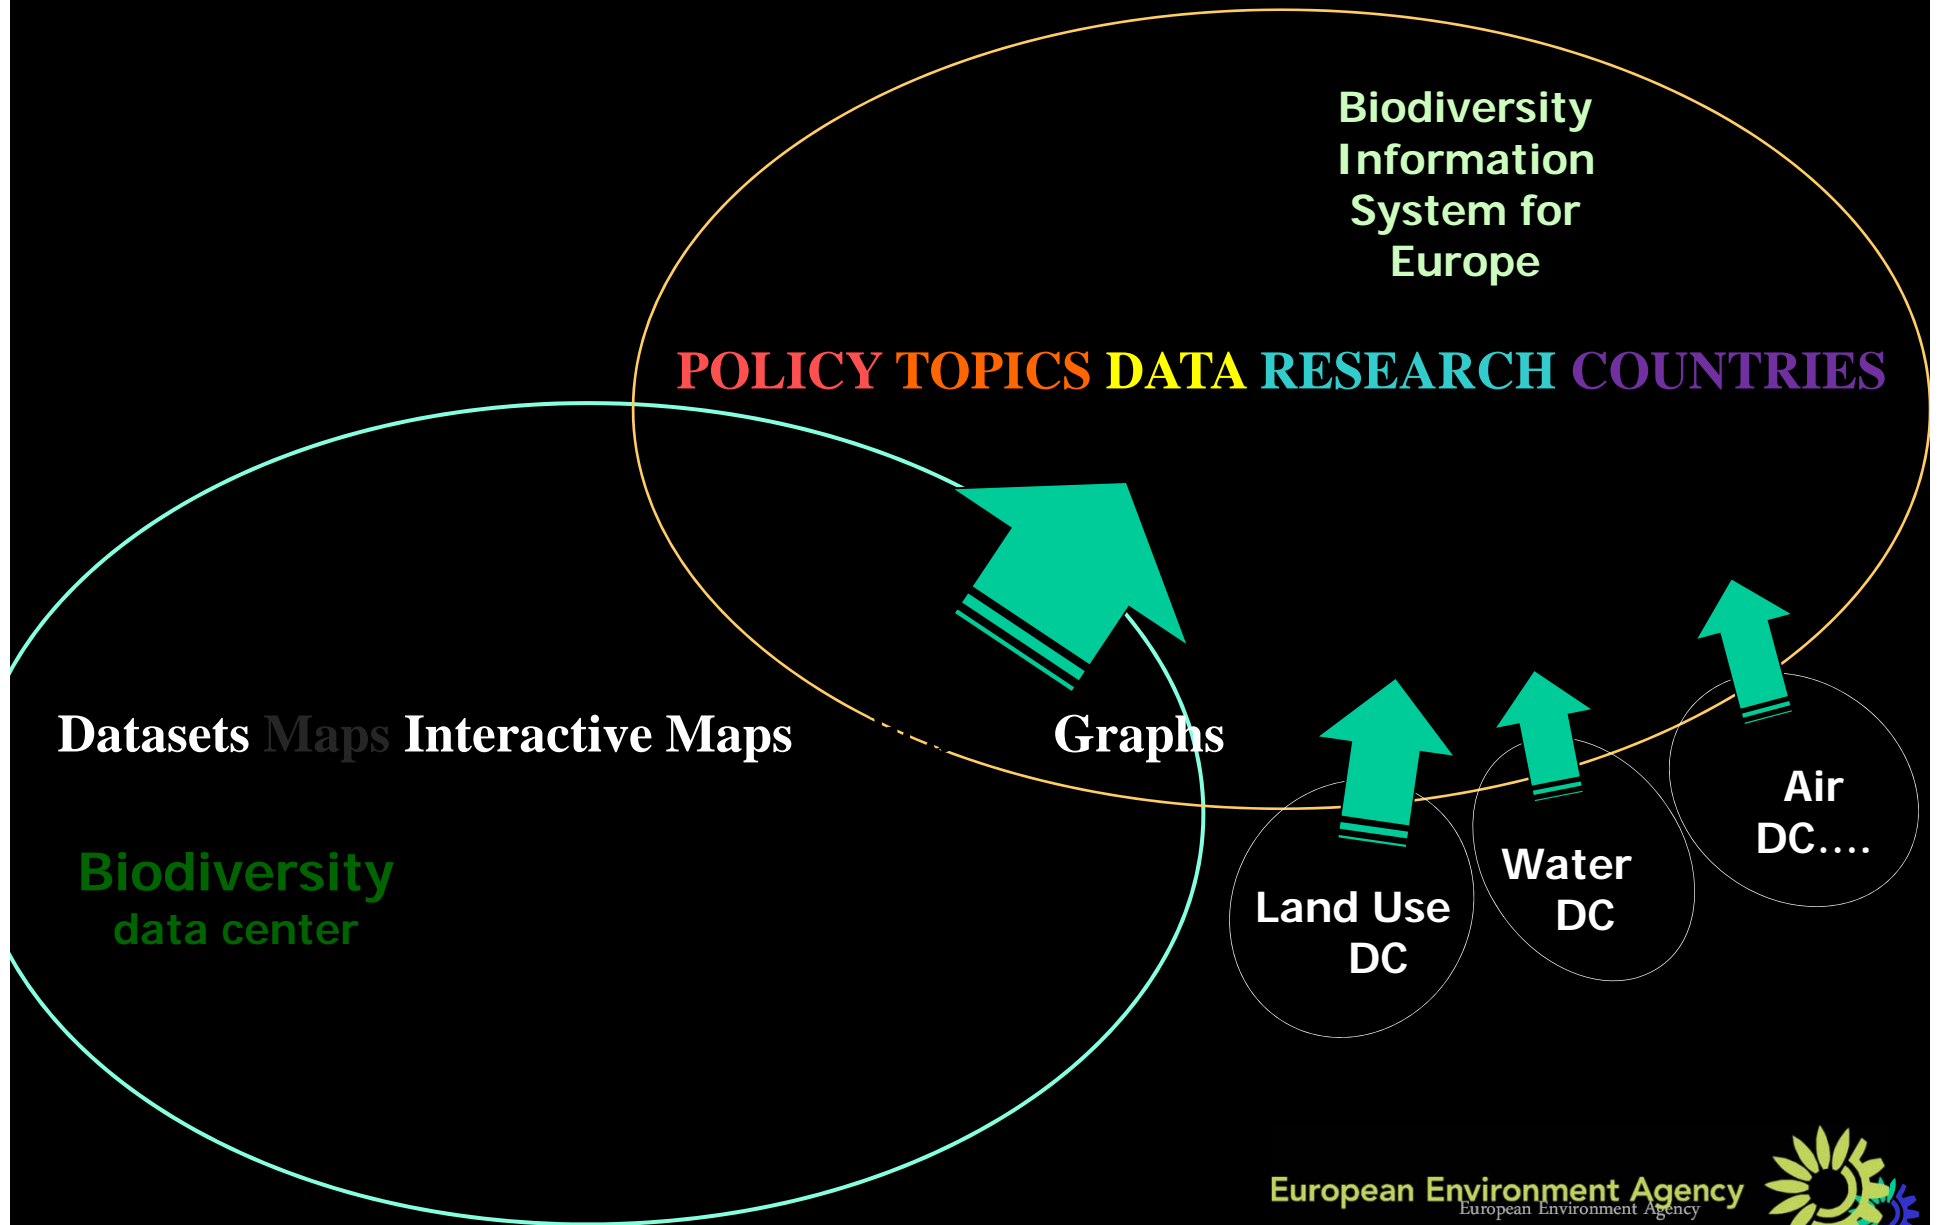

BISE Environmental Data Centres → BDC