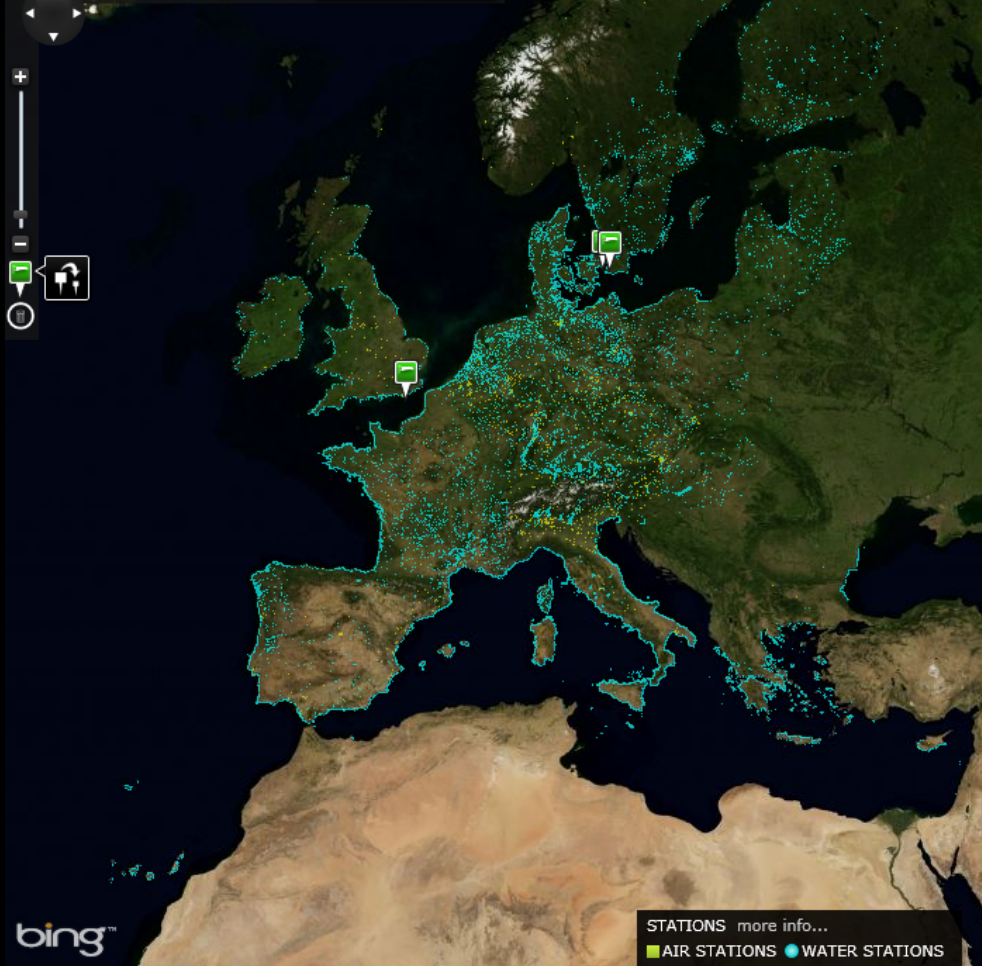

Source: McNeely and Mainka, 2009.

Building a biodiversity knowledge base for Europe

BISE Environmental Data Centres → BDC

EYE ON EARTH

enter location

European Environment Agency

Road Aerial Labels Views

my location sms about help

lock

MALMÖ, SWEDEN

Change Location

OUR RATING
1
VERY GOOD

YOUR RATING
GOOD

Irritating Dirty Clean
Non-irritating
Odourless Clear
Non-clear Smelly

1 Rating

AIR WATCH

OUR RATING
1
GOOD

YOUR RATING
VERY GOOD

nearest station
Barometergatan, Malmö,
Sweden

Crowded Polluted Equipped Safe
Clean Scenic Dirty Unsafe

1 Rating

WATER WATCH

SMS

more info...