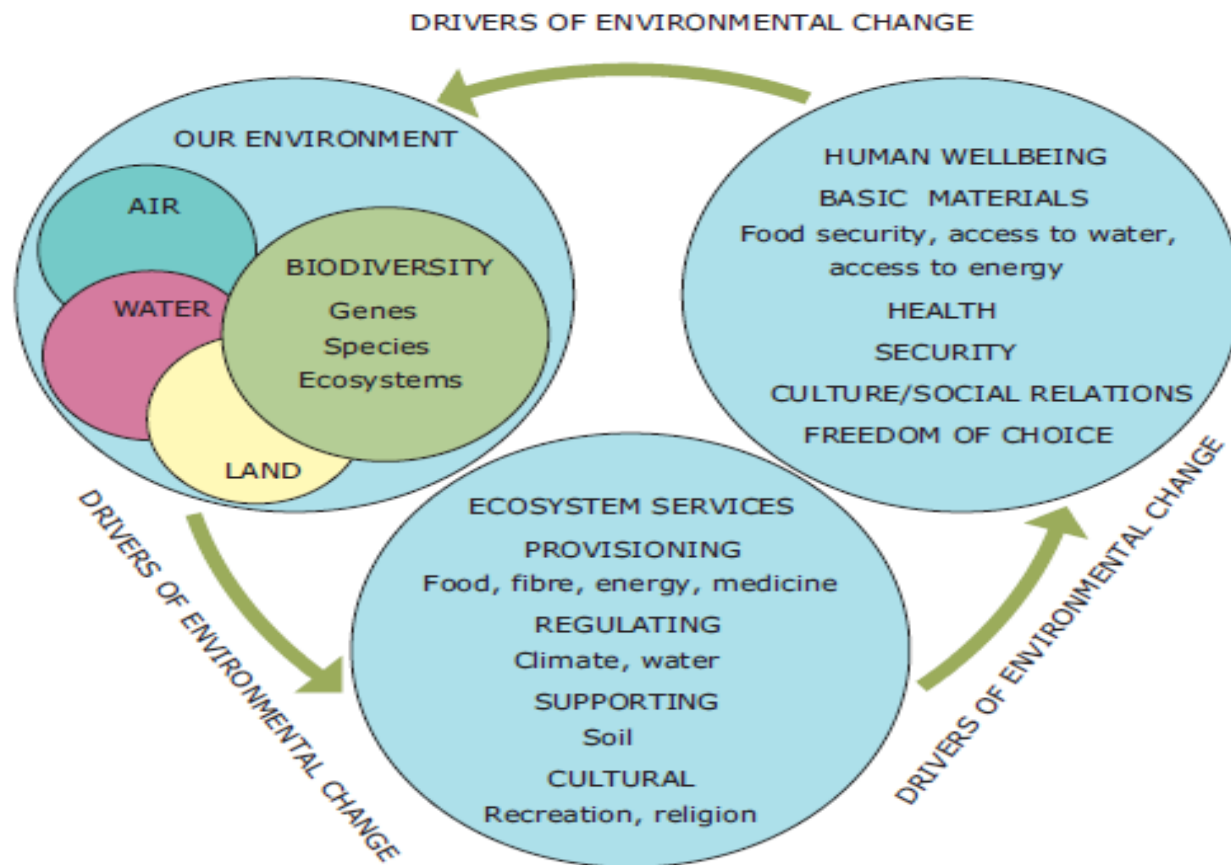

EEA studies show: systemic challenges, systemic solutions

THE EUROPEAN ENVIRONMENT

STATE AND OUTLOOK 2010
SYNTHESIS

European Environment Agency 

EEA SIGNALS 2011

Earth 2050 - Globalisation, Environment And You

European Environment Agency 

Europe's environment

An Assessment of Assessments

European Environment Agency 

European Environment Agency

AGENTS OF CHANGE

Demography	Politics/institutions	Economy	Socio-cultural
Urbanisation	Security and conflict	Markets and finance	New paradigms
Aging populations	International environmental governance	Emerging economies	Ethics
Role of gender		Valuation of biodiversity	Spirituality

lock

MALMÖ, SWEDEN

Change Location

OUR RATING
1
VERY GOOD

YOUR RATING
GOOD

Irritating Dirty Clean
Non-irritating
Odourless Clear
Non-clear Smelly

1 Rating

AIR WATCH